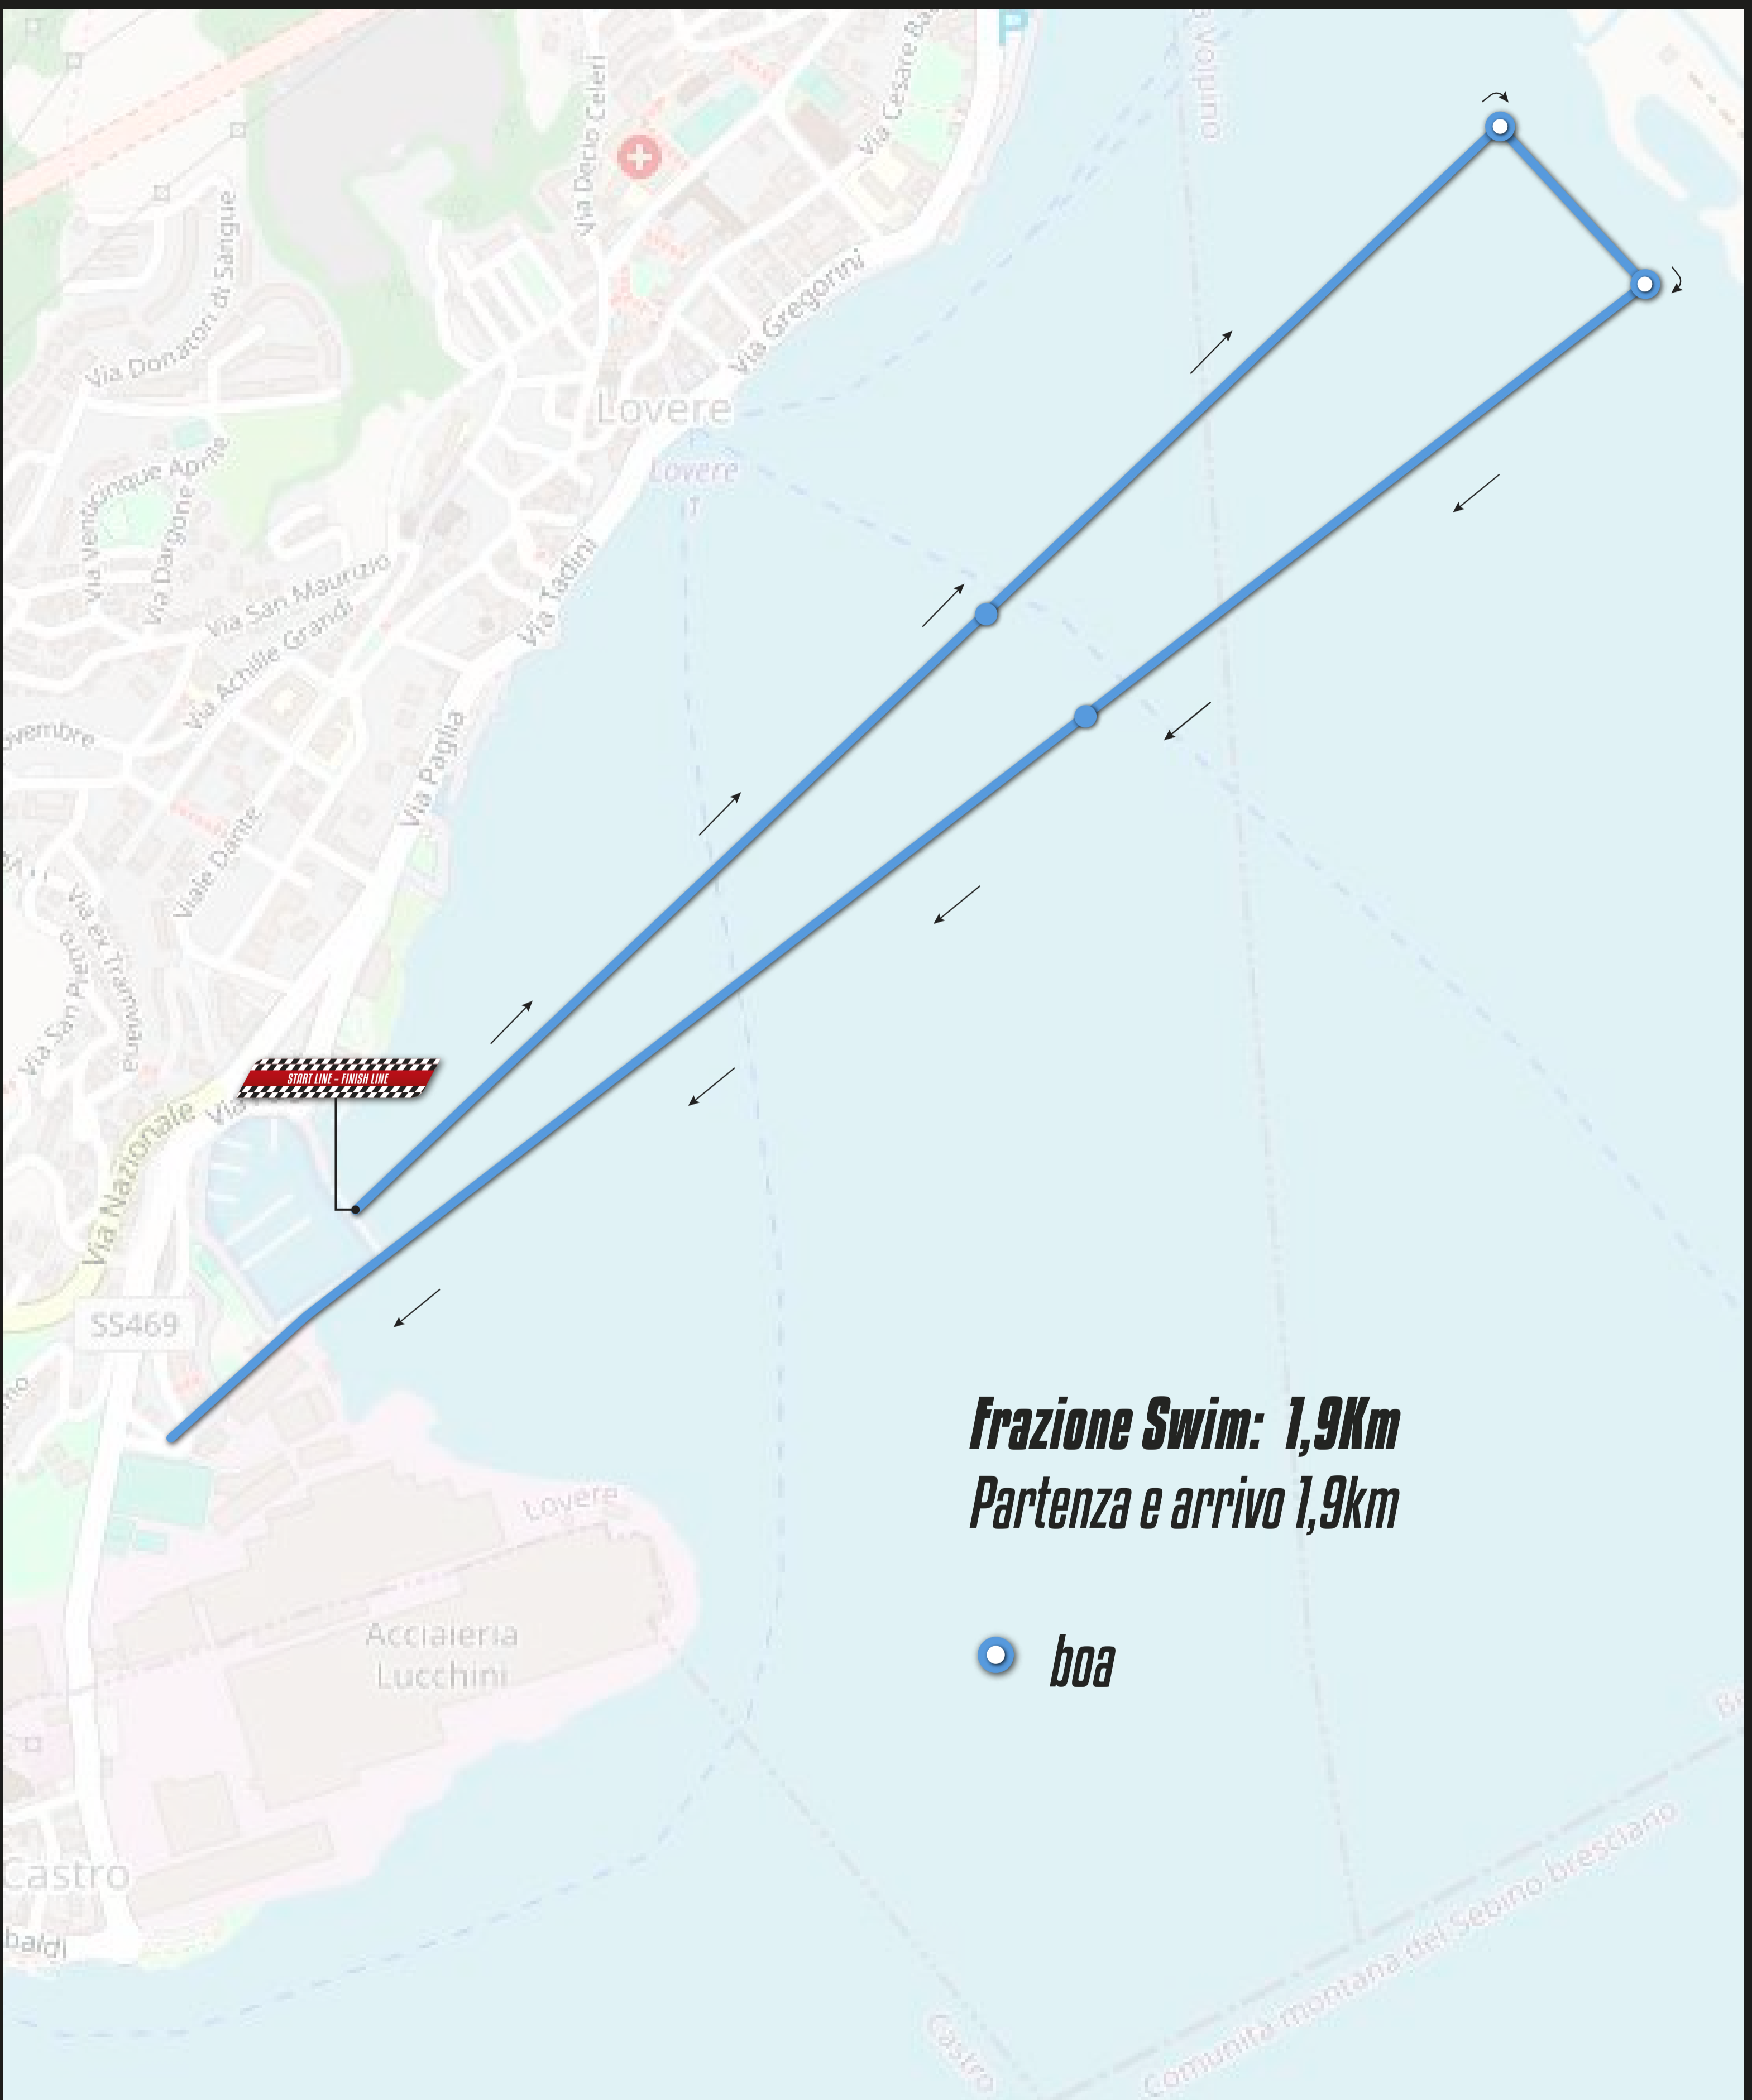

1,9
KM

LOVERE
HALF
TRIATHLON

Follow Your Passion

Frazione Swim: 1,9Km
Partenza e arrivo 1,9km

boa